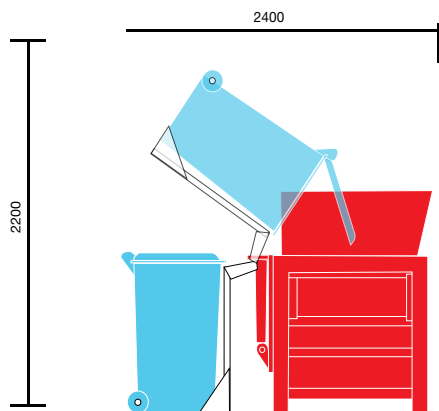

## Side Lifter

For transfer from 240 litre plastic bins. An hydraulic side lifter automatically lifts and empties each bin.