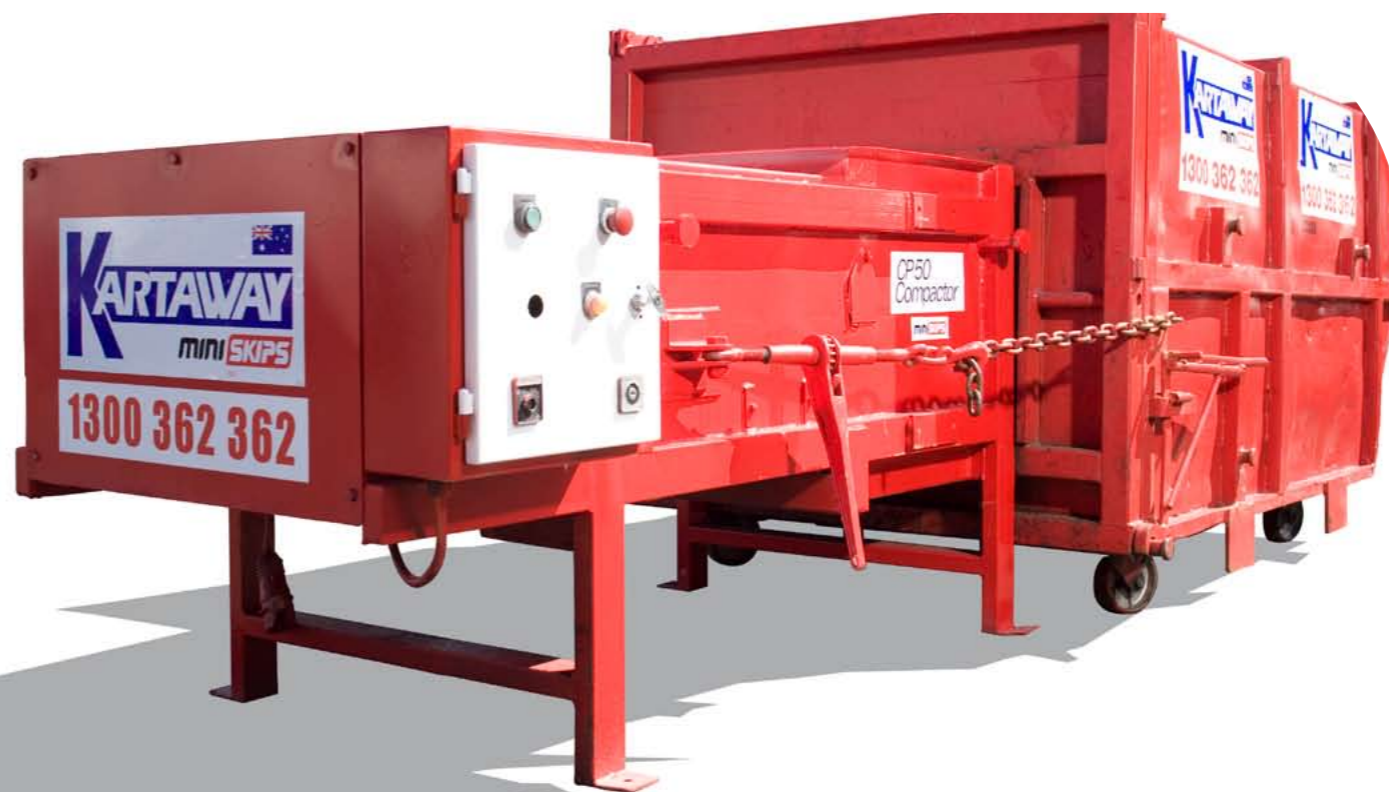

# Space Saving Solutions

When the volume of waste outstrips your space, we have the solution The Kartaway CP50 Compactor Unit. We offer a totally managed service, with empty bins replacing full bins at changeover.

The CP50 Compactor Unit provides an efficient waste removal solution. Larger units can be custom made.

Our current, late model fleet are radio controlled to ensure prompt delivery and change over.

The sealed units reduce health risks and compacting reduces volume by 5:1 making the compactor unit the right choice for waste removal in highly populated areas. The full size of the unit is only 4383mm L x 1390mm H.